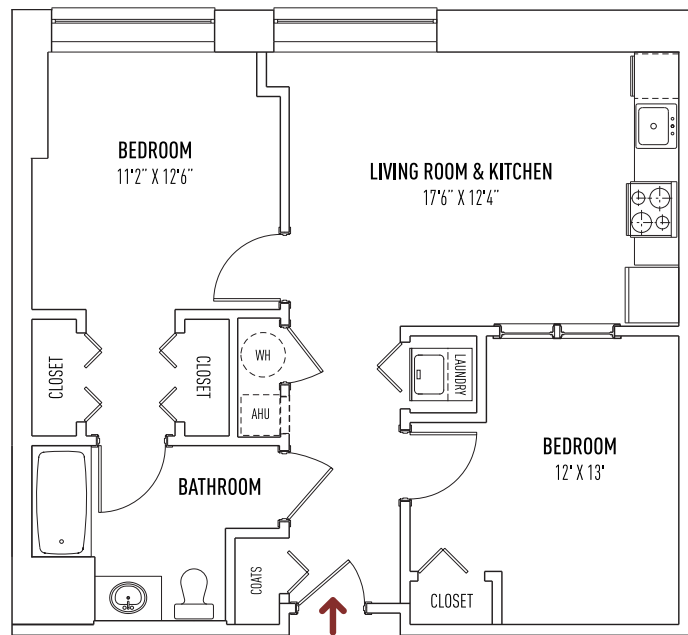

StarMill L O F T S

31 EAST MAIN STREET, MIDDLEBORO, MA 02346 | +1 (508) 946-1100 | STARMILLOFTS.COM

2 BED + 1 BATH | UNIT STYLE G \approx 730 SQ FT \pm

ALL DIMENSIONS, SPECIFICATIONS, FEATURES, AMENITIES, PRICING, AND AVAILABILITY ARE SUBJECT TO CHANGE WITHOUT NOTICE. TERRACES, BALCONIES AND DECKS ARE UNIT SPECIFIC. CONTACT RENTAL AGENT FOR DETAILS.