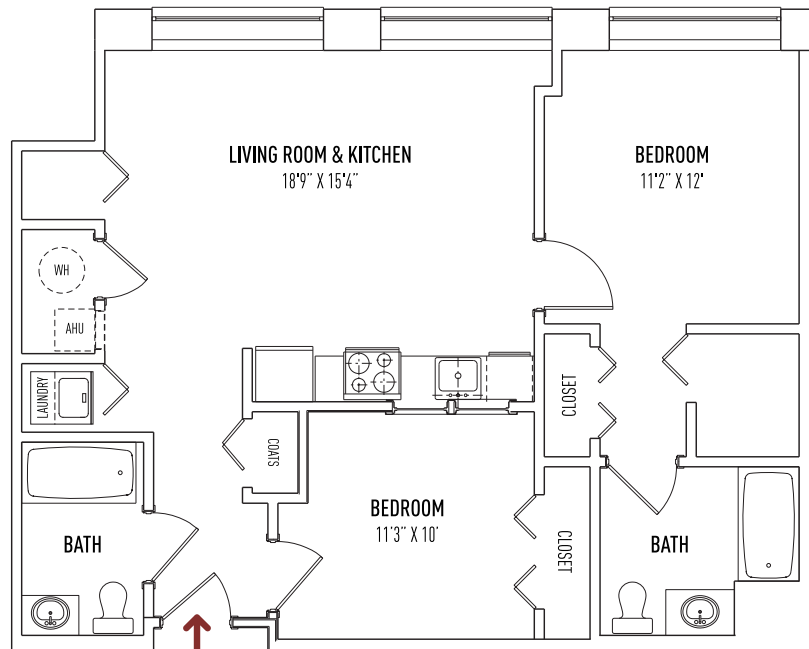

# StarMill L O F T S

31 EAST MAIN STREET, MIDDLEBORO, MA 02346 | +1 (508) 946-1100 | STARMILLOFTS.COM

2 BED + 2 BATH | UNIT STYLE F  $\approx$  845 SQ FT  $\pm$

ALL DIMENSIONS, SPECIFICATIONS, FEATURES, AMENITIES, PRICING, AND AVAILABILITY ARE SUBJECT TO CHANGE WITHOUT NOTICE. TERRACES, BALCONIES AND DECKS ARE UNIT SPECIFIC. CONTACT RENTAL AGENT FOR DETAILS.