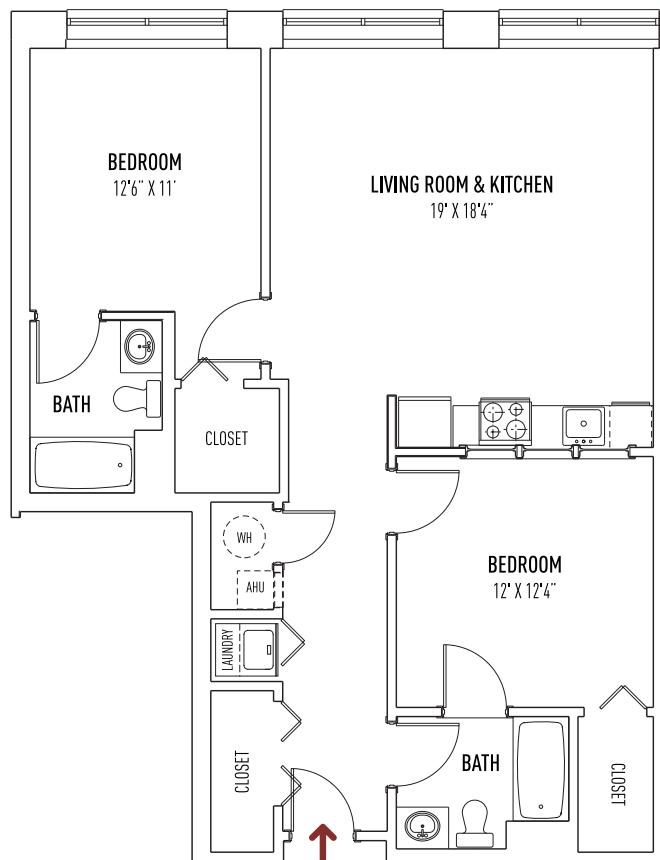

# StarMill LOFTS

31 EAST MAIN STREET, MIDDLEBORO, MA 02346 | +1 (508) 946-1100 | STARMILLOFTS.COM

2 BED + 2 BATH | UNIT STYLE E  $\approx$  990 SQ FT  $\pm$

ALL DIMENSIONS, SPECIFICATIONS, FEATURES, AMENITIES, PRICING, AND AVAILABILITY ARE SUBJECT TO CHANGE WITHOUT NOTICE. TERRACES, BALCONIES AND DECKS ARE UNIT SPECIFIC. CONTACT RENTAL AGENT FOR DETAILS.