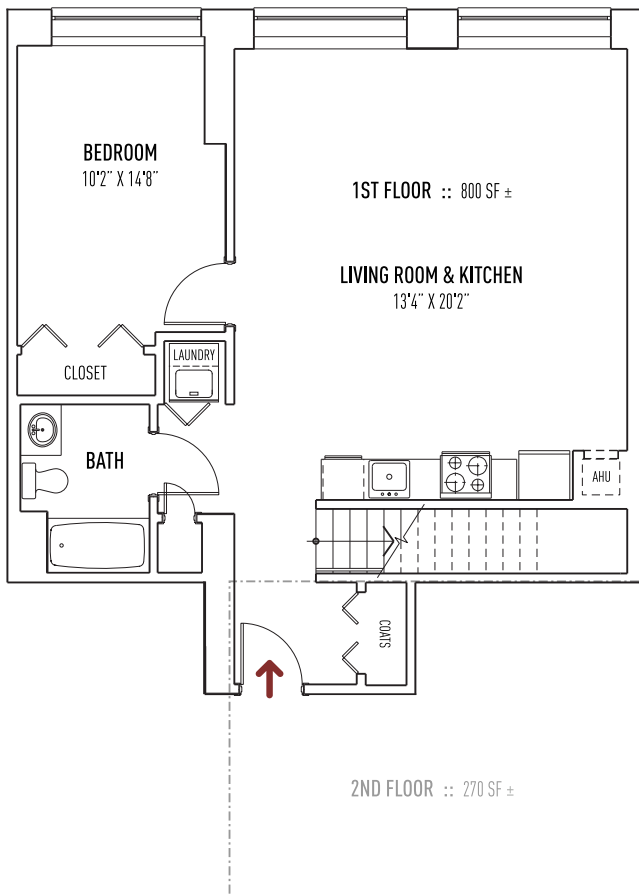

# StarMill LOFTS

31 EAST MAIN STREET, MIDDLEBORO, MA 02346 | +1 (508) 946-1100 | STARMILLOFTS.COM

2 BED + 2 BATH + LOFT | UNIT STYLE D  $\approx$  1070 SQ FT  $\pm$

ALL DIMENSIONS, SPECIFICATIONS, FEATURES, AMENITIES, PRICING, AND AVAILABILITY ARE SUBJECT TO CHANGE WITHOUT NOTICE. TERRACES, BALCONIES AND DECKS ARE UNIT SPECIFIC. CONTACT RENTAL AGENT FOR DETAILS.