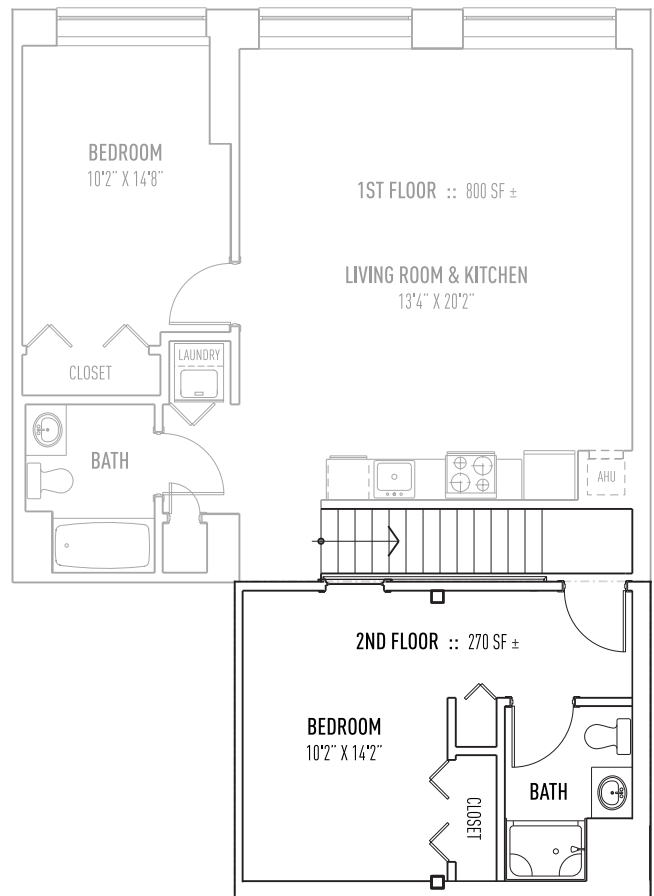

# StarMill LOFTS

31 EAST MAIN STREET, MIDDLEBORO, MA 02346 | +1 (508) 946-1100 | STARMILLOFTS.COM

2 BED + 2 BATH + LOFT | UNIT STYLE D  $\approx$  1070 SQ FT  $\pm$

ALL DIMENSIONS, SPECIFICATIONS, FEATURES, AMENITIES, PRICING, AND AVAILABILITY ARE SUBJECT TO CHANGE WITHOUT NOTICE. TERRACES, BALCONIES AND DECKS ARE UNIT SPECIFIC. CONTACT RENTAL AGENT FOR DETAILS.