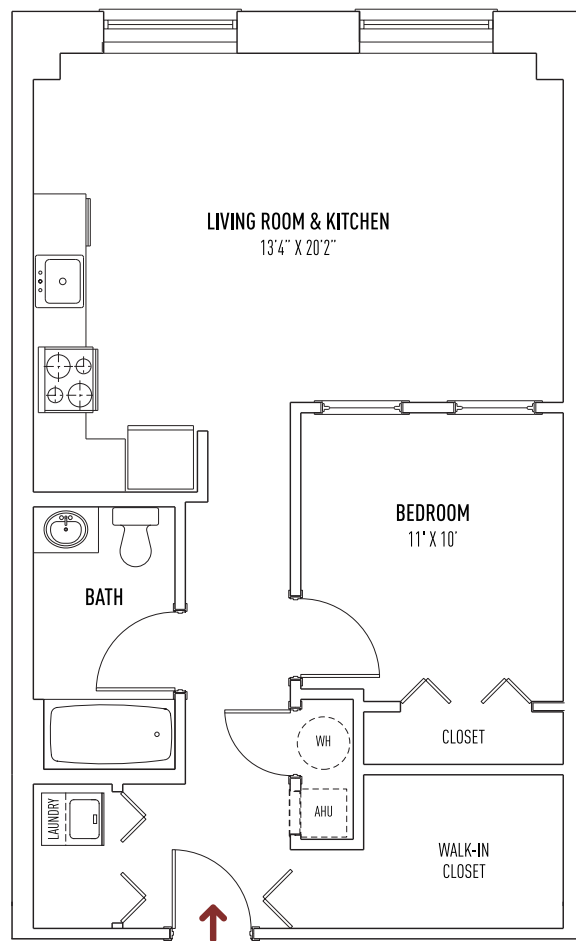

StarMill L O F T S

31 EAST MAIN STREET, MIDDLEBORO, MA 02346 | +1 (508) 946-1100 | STARMILLOFTS.COM

1 BED + 1 BATH | UNIT STYLE C \approx 670 SQ FT \pm

ALL DIMENSIONS, SPECIFICATIONS, FEATURES, AMENITIES, PRICING, AND AVAILABILITY ARE SUBJECT TO CHANGE WITHOUT NOTICE. TERRACES, BALCONIES AND DECKS ARE UNIT SPECIFIC. CONTACT RENTAL AGENT FOR DETAILS.