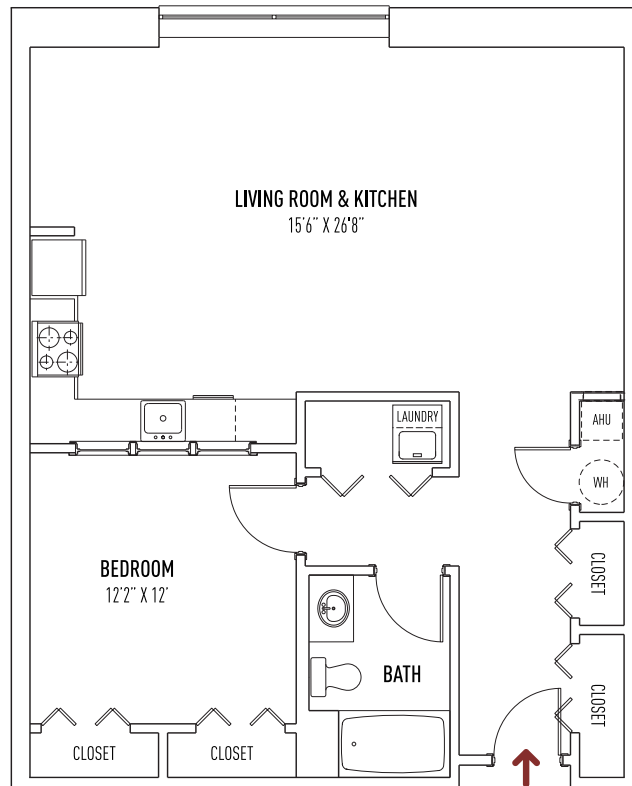

# StarMill L O F T S

31 EAST MAIN STREET, MIDDLEBORO, MA 02346 | +1 (508) 946-1100 | STARMILLOFTS.COM

1 BED + 1 BATH | UNIT STYLE B  $\approx$  868 SQ FT  $\pm$

ALL DIMENSIONS, SPECIFICATIONS, FEATURES, AMENITIES, PRICING, AND AVAILABILITY ARE SUBJECT TO CHANGE WITHOUT NOTICE. TERRACES, BALCONIES AND DECKS ARE UNIT SPECIFIC. CONTACT RENTAL AGENT FOR DETAILS.