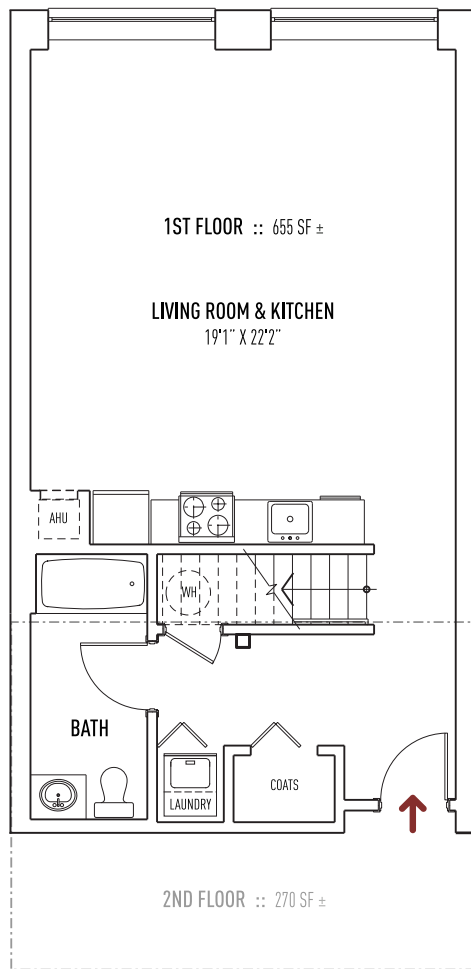

StarMill L O F T S

31 EAST MAIN STREET, MIDDLEBORO, MA 02346 | +1 (508) 946-1100 | STARMILLOFTS.COM

1 BED + 2 BATH + LOFT | UNIT STYLE A \approx 925 SQ FT \pm

ALL DIMENSIONS, SPECIFICATIONS, FEATURES, AMENITIES, PRICING, AND AVAILABILITY ARE SUBJECT TO CHANGE WITHOUT NOTICE. TERRACES, BALCONIES AND DECKS ARE UNIT SPECIFIC. CONTACT RENTAL AGENT FOR DETAILS.