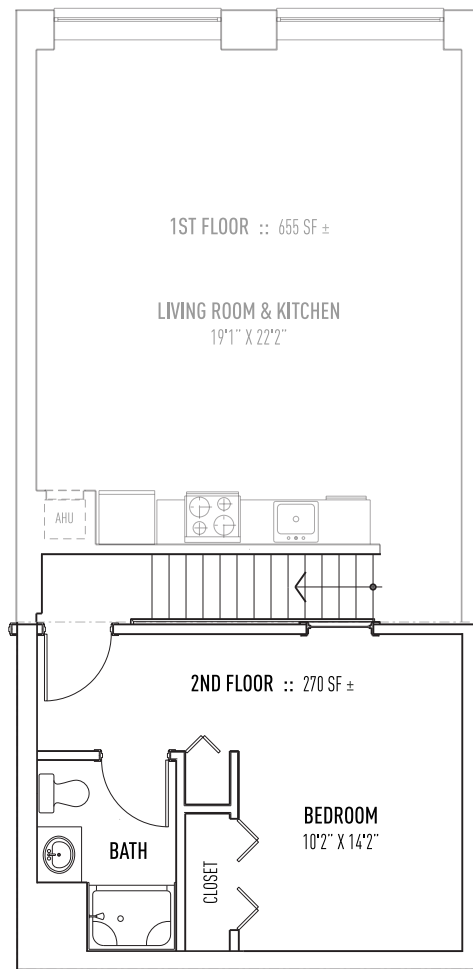

StarMill L O F T S

31 EAST MAIN STREET, MIDDLEBORO, MA 02346 | +1 (508) 946-1100 | STARMILLOFTS.COM

1 BED + 2 BATH + LOFT | UNIT STYLE A \approx 925 SQ FT \pm

ALL DIMENSIONS, SPECIFICATIONS, FEATURES, AMENITIES, PRICING, AND AVAILABILITY ARE SUBJECT TO CHANGE WITHOUT NOTICE. TERRACES, BALCONIES AND DECKS ARE UNIT SPECIFIC. CONTACT RENTAL AGENT FOR DETAILS.